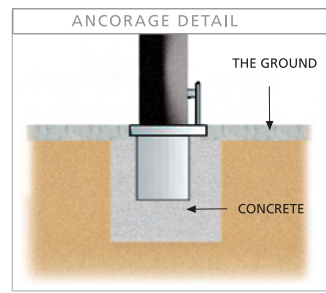

BOLLARD **Dalia** H314M

REFERENCE	ØA	H
H314	Ø90	1000
H314M	Ø90	1000

Designed by Sara Bernabe, 2005 © Fundicio Ductil Benito
 EUROPEAN REGISTERED MODEL

CHARACTERISTICS

Material: Made of **steel** with a decorative top made of **stainless steel**.

Installation: The base can be built in the ground.

Finish: Black colour painted.