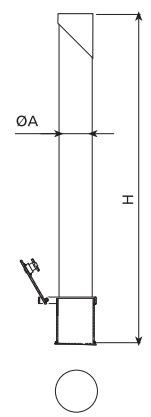

BOLLARD **Dalia** H314M

REFERENCE	ØA	H
H314	Ø90	1000
H314M	Ø90	1000

Designed by Sara Bernabe, 2005 © Fundicio Ductil Benito
 EUROPEAN REGISTERED MODEL

CHARACTERISTICS

Material: Made of **steel** with a decorative top made of **stainless steel**.

Installation: The base can be built in the ground.

Finish: Black colour painted.