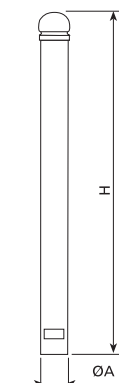

BOLLARD **Esquirol** **H205T**

| REFERENCE | ØA | H |
|-----------|----|------|
| H205T | 60 | 1000 |

CHARACTERISTICS

- Material:** Made of metal.
- Installation:** The base and its rea ribs with concrete can be built in the ground.
- Finish:** Black forge colour painted.