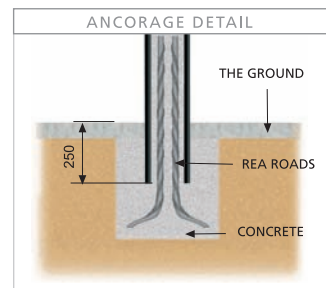

BOLLARD **Esquirol** **H205T**

| REFERENCE | ØA | H |
|-----------|----|------|
| H205T | 60 | 1000 |

CHARACTERISTICS

- Material:** Made of metal.
- Installation:** The base and its rea ribs with concrete can be built in the ground.
- Finish:** Black forge colour painted.